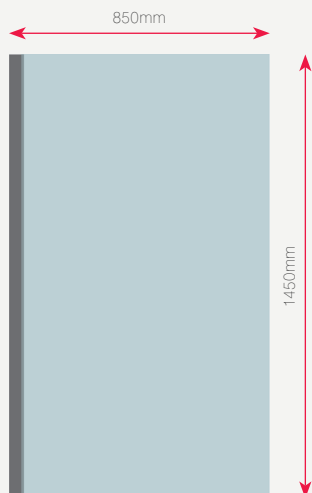

Hinged Bath Screen
1450 x 850mm £169.00