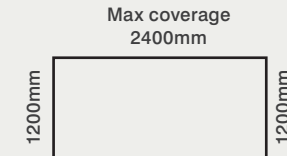

Components for Basin Area

- 1 x finishing panel/upstand

Total Pricing for Basin Area

Price Group 1 - £57.28   Price Group 2 - £71.60   Price Group 3 - £80.52

Sealant is also required for all installations above - see right