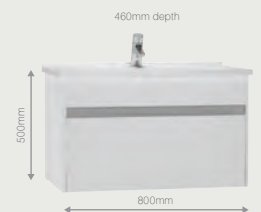

80cm Single Drawer Vanity Unit and Basin

Comprising unit and basin. One tap hole.

	Old Price	
Gloss White	~~£636.00~~	£499.00
Dark Oak	~~£636.00~~	£499.00