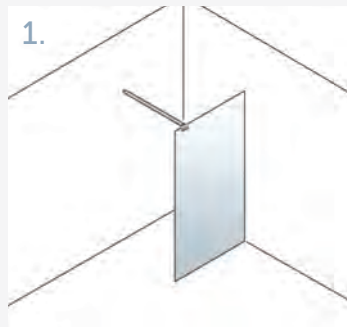

Wetrooms & Walk-ins

8mm glass/2000mm high

**Wetroom
Panels from
£253.79**

Glass Panel

Suitable for floor or tray mounted installation

Complete with:

- Adjustable support arm (1m)
- Wall profile

700mm	£253.79
760mm	£263.00
800mm	£270.80
900mm	£288.30
1000mm	£306.04
1100mm	£323.39
1200mm	£340.92

Fitting Options

Floor Channel	£23.64
Floor to Ceiling Post (Max Height 2.6m)	£105.55
T Piece	£22.56

(The T piece allows two support arms to be fixed together to accommodate installation as shown in illustration 4 below)

Walk-in Shower Tray (35mm high)

1400 x 900mm	£329.00
1600 x 800mm	£379.00
1700 x 800mm	£379.00
90mm Turbo Waste	£19.00

Rectangular Shower Tray (35mm high)

1500 x 700mm	£319.00
1500 x 760mm	£319.00
1500 x 800mm	£319.00
1500 x 900mm	£369.00
1600 x 700mm	£369.00
1700 x 700mm	£369.00
1700 x 760mm	£369.00
1700 x 800mm	£369.00
1700 x 900mm	£429.00
1700 x 1000mm	£479.00
1800 x 800mm	£449.00
1800 x 900mm	£499.00
1800 x 1000mm	£549.00

Shower trays shown above are Zamori 35mm. See page 64 for more options

Shower Tray Legset & Panel Kits

If your waste cannot be run under the floor a legset and panel allows you to raise the shower tray by up to 100mm. See pages 64 for more information.

Popular Wetroom ideas!

- 1 x Glass panel
- 1 x Support arm (one support arm included with every glass panel)