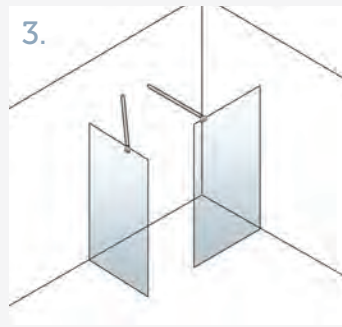

- 2 x Glass panel
- 2 x Support arm (one support arm included with every glass panel)