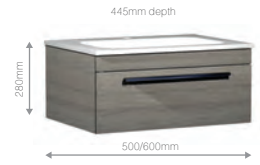

£259.00
Unit & Basin

Wall Hung Drawer Unit and Basin

500mm £415.00
600mm £475.00
Basin has no overflow

Wall Hung Deep Drawer Unit and Basin

500mm £674.00
600mm £764.00
Basin has no overflow
NB: This unit has one drawer with two handles.

Wall Hung Drawer Unit and Basin

900mm £625.00

Floorstanding Cloakroom Unit and Basin

400mm £259.00
Basin has no overflow

Wall Hung Cloakroom Unit and Basin

400mm £259.00
Basin has no overflow

Wall Hung Tall Cabinet

350mm £245.00

£259.00
Unit & Basin