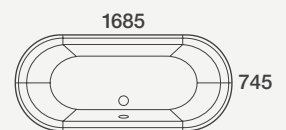

Fits against
wall

Saturn
£1,299.00

Saturn

£1,299.00

1700 x 630h x 750mm
No tap holes - two tap hole
template provided

Mahogany

Oak

White

Orient
£1,199.00

Orient

£1,199.00

1685 x 610h x 745mm
Including choice of Mahogany,
Oak and White cradle

No tap holes - two tap hole
template provided

Style
£1,299.00

Style

£1,299.00

1685 x 575h x 745mm

No tap holes - suitable for
floorstanding or wall hung taps only