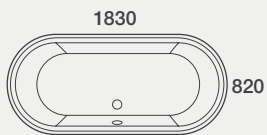

Apollo
£1,299.00

Apollo £1,299.00

1685 x 615h x 750mm
No tap holes - two tap
hole template provided