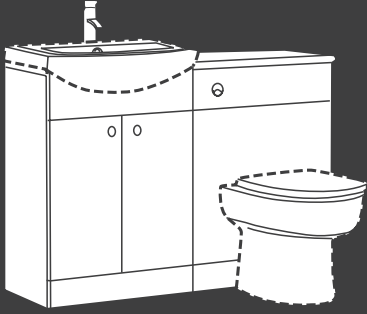

Individual complete floorstanding units with integral plinths. Units can be installed together as a run or separately as a single cabinet on its own. As each unit is supplied complete they are extremely easy to fit.

Most Popular Combination

1100mm Run inc: 570mm basin unit, 500mm WC unit, handles & worktop

£484.00

White or Ferrara Oak finish