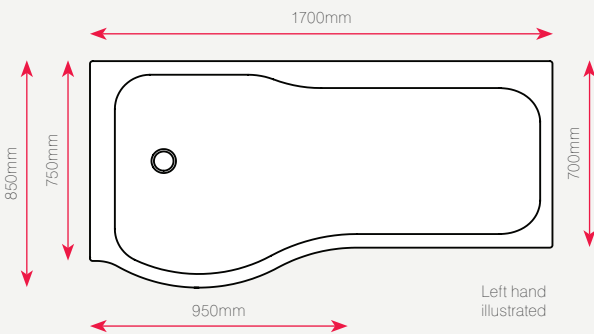

Sommer P Shape Shower Bath

1700 x 850/700mm Shower Bath - Left Hand	£226.79
1700 x 850/700mm Shower Bath - Right Hand	£226.79
Curved Bath Screen with Knob Handle	£168.10
1700mm Front Panel	£99.50
700mm End Panel	£64.27

Quality Specifications

- Integral chrome handle
- Toughened safety glass 6mm
- b clean - Easy clean glass
- White finish bath
- Chrome finish screen profile
- Screen pivots in and out of the bath (180° pivot)
- Adjustment for easy & secure fixing
- Bath height 560mm