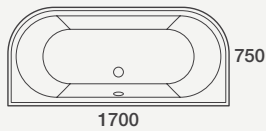

Mahogany

Oak

White

**Orient**  
**£1,199.00**

**Orient**

£1,199.00

1685 x 610h x 745mm  
Including choice of Mahogany,  
Oak and White cradle

No tap holes - two tap hole  
template provided