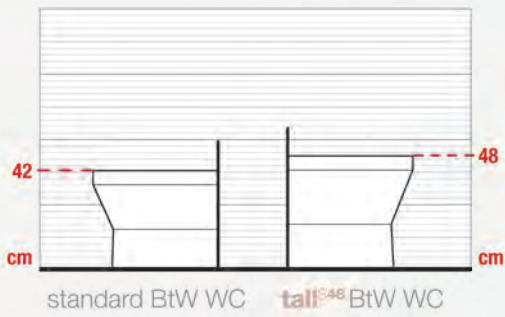

back to wall WCs