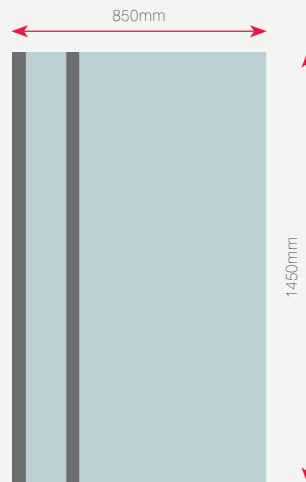

Hinged Bath Screen with Fixed Panel

1450 x 850mm

£269.00