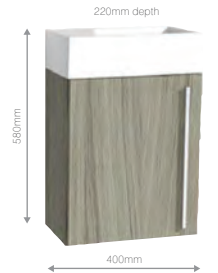

Wall Hung Cloakroom Unit and Basin

400mm £259.00
Basin has no overflow