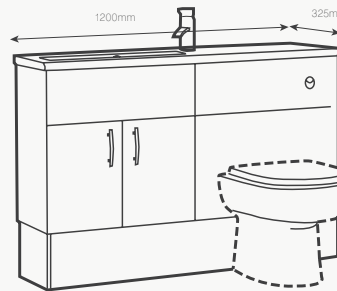

Dueto with slabtop basin

Full Pack - 1200mm Run

Products as detailed below

£806.00

White, Sand Zebrano, Drift or Truffle Brown finish

1200mm run - includes;

1200mm slabtop basin	£279.00
600mm basin unit	£245.00
600mm WC unit	£219.00
2 x handle (choose style on page 97)	£8.00
Plinth	£37.00
Plinth return	£18.00

Total: £806.00

See page 97 for full details of the Noble Dueto range where you will find more cabinets options plus mirrors bath panels and other items to enhance your bathroom.

For handle, mirror and wall cabinet options see pages 97

Choose left or right hand slabtop basin (left shown)

Sand Zebrano

Trio with slabtop basin

Full Pack - 1200mm Run

Products as detailed below

£762.00

White, Sand Zebrano, Drift or Truffle Brown finish

1200mm run - includes;

1200mm slabtop basin	£279.00
600mm basin unit	£245.00
Base unit hanging kit	£11.00
600mm WC unit	£219.00
2 x handle (choose style on page 99)	£8.00

Total: £762.00

See page 99 for full details of the Noble Trio range where you will find more cabinets options plus mirrors bath panels and other items to enhance your bathroom.