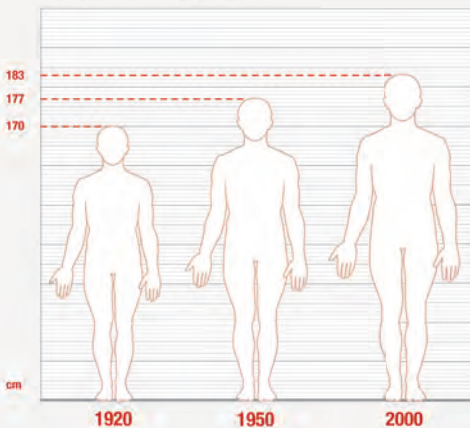

European height increases

Tall Back to Wall WC

360 x 480h x 520mm

Tall Back to Wall Pan & Seat
Soft Close Seat Upgrade

£252.00
£26.00

Tall Close Coupled WC

- One Piece Cistern

360 x 910h x 650mm 6/3 litre dual flush

Close Coupled WC Pan,
Cistern & Seat £462.00
Soft Close Seat Upgrade £26.00

Closed back shown - Ask in store
for details.