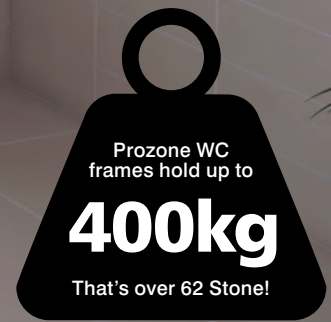

Wall hung costs less than you may think

For only **£445.53** you get the WC Pan, seat plus frame & flushplate as pictured below.

That's no more than a lot of standard close coupled WC's

The 550cm Basin, semi pedestal & frame costs you only **£248.16**

WC & Basin shown right is Vitra S20 - see page 23 for further details

Frames are hidden within
a service wall/structure

- Modern desirable look
- Create the appearance of more space
- Easier to clean