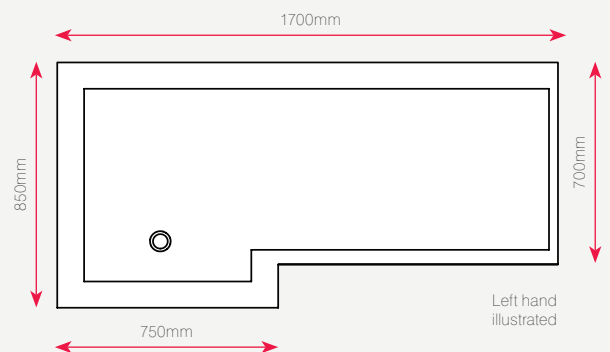

## Quality Specifications

- Integral chrome towel rail
- Toughened safety glass 6mm
- b clean - Easy clean glass
- White finish bath
- Chrome finish screen profile
- Screen pivots in and out of the bath (180° pivot)
- Adjustment for easy & secure fixing
- Bath height 560mm