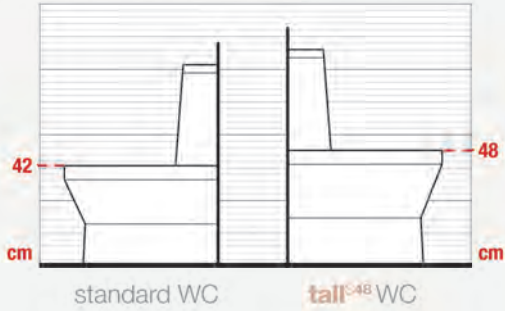

Tall Bathroom

close coupled WCs