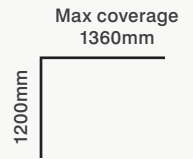

Components for Basin & WC Area

- 1 x 1200mm postform panel