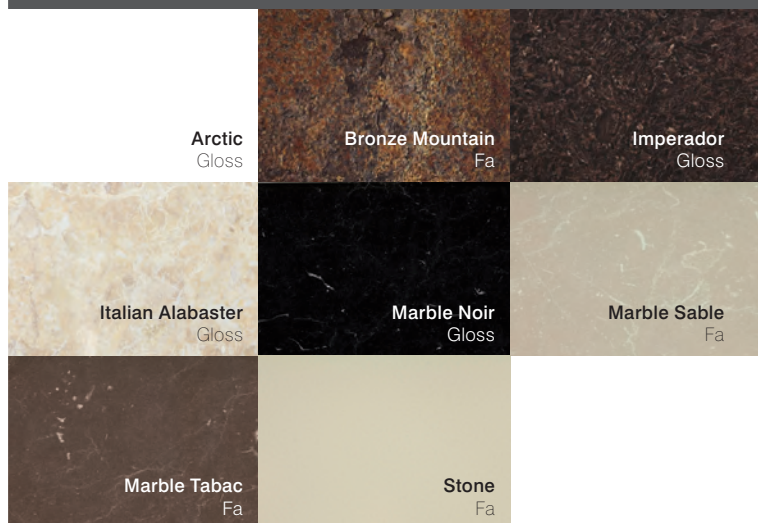

Price Group 1 Finishes