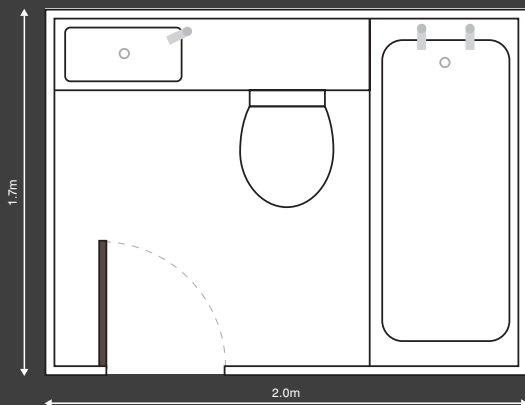

Perfect furniture solutions for the British bathroom at fantastic prices

Look: basin covers full 1200mm run, giving useful surface space

Why this furniture is so good for British bathrooms

The average British Bathroom is just 2 meters by 1.7 meters. Furniture is a great idea if like most householders you are limited on space.

At 1200mm wide the furniture solutions shown on these two pages enable you to make the most of your space in style. The single piece slabtop basin adds a useful countertop combined with storage to create order and tidiness, which can otherwise be an issue in small spaces.

As you can see all of this can be achieved within a fantastically appealing price.