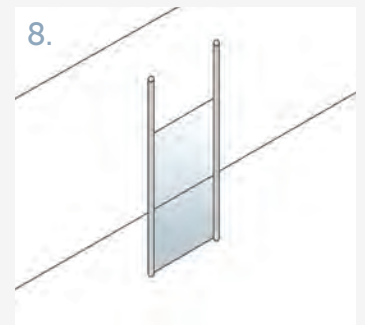

- 1 x Glass panel
- 2 x Floor to ceiling post (optional extra - see fitting options)