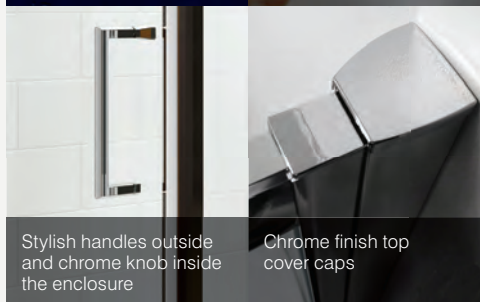

Stylish handles outside and chrome knob inside the enclosure

Chrome finish top cover caps