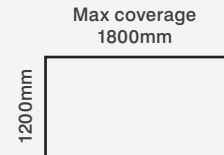

Components for Bath Panels

- 1 x 1200mm postformed panel (enough for front and end panel)