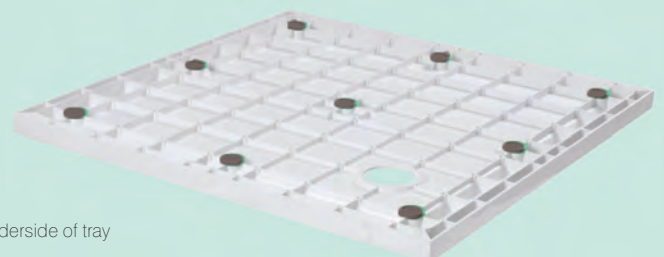

So strong these trays can hold a car!

To demonstrate its strength a car was driven onto a Cleargreen tray. The tray supported the weight of the car with nothing to show but a tyre track!

Underside of tray