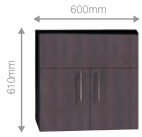

Base Units - Choose 320mm or 220mm Depth

Base units are the main part of the furniture, to which you fit your WC and basin.

Washbasin Unit - 320mm depth
600mm £245.00

Base Unit Hanging Kit £11.00
(One required for each wall hung unit)

Washbasin Unit - 220mm depth
600mm £245.00

Base Unit Hanging Kit £11.00
(One required for each wall hung unit)