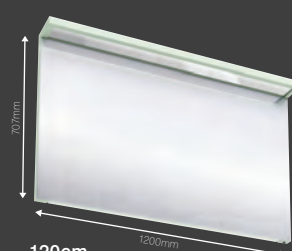

## Illuminated Mirror

<b>60cm</b>	
White	£259.00
Black	£259.00
Ocean	£259.00
Reef	£259.00

<b>90cm</b>	
White	£349.00
Black	£349.00
Ocean	£349.00
Reef	£349.00

<b>120cm</b>	
White	£399.00
Black	£399.00
Ocean	£399.00
Reef	£399.00