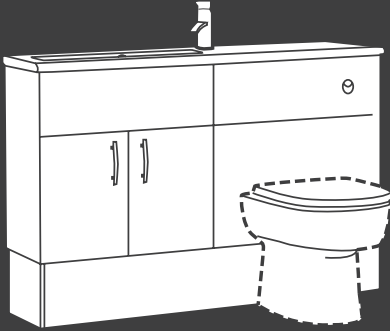

This range gives you the look of fully fitted furniture. Units are installed together as a run with a continual plinth to conceal the legs and finish the look.

Most Popular Combination

1100mm Run inc: 600mm basin unit, 500mm WC unit, handles, worktop, plinth & plinth return

£580.00

White or Sand Zebrano, Drift or Truffle Brown finish