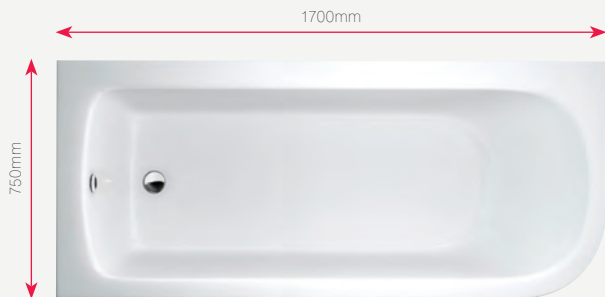

Left hand illustrated

Viride Offset Bath

1700 x 750mm Bath - Left Hand
1700 x 750mm Bath - Right Hand

£399.00
£399.00

Combined Front and End Bath Panel

£219.00