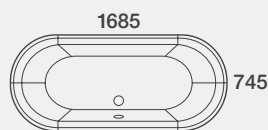

Mahogany

Oak

White

**Orient**  
**£1,199.00**

**Orient**

£1,199.00

1685 x 610h x 745mm  
Including choice of Mahogany,  
Oak and White cradle

No tap holes - two tap hole  
template provided