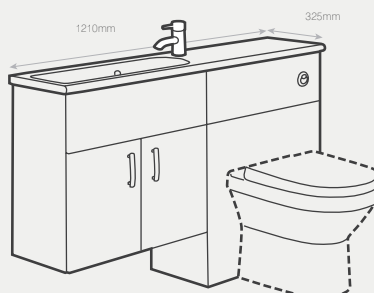

For handle, mirror and wall cabinet options see pages 99

Choose left or right hand slabtop basin (left shown)

Truffle Brown