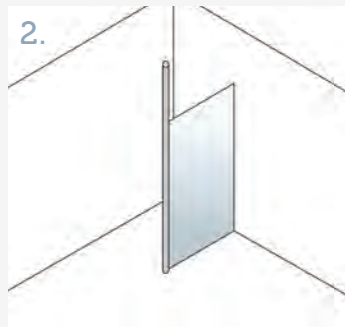

- 1 x Glass panel
- 1 x Floor to ceiling post (optional extra - see fitting options)