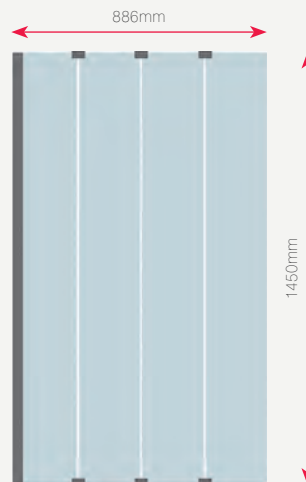

Look: This screen folds right away

Four Fold Bath Screen

1450 x 886mm

£319.00

Please specify left or right hand when ordering
Right hand shown