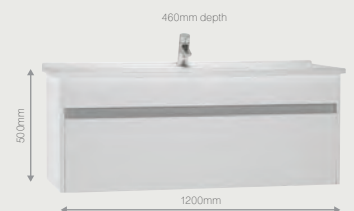

120cm Single Drawer Vanity Unit and Basin

Comprising unit and basin. One tap hole.

	Old Price	
Gloss White	~~£704.00~~	£649.00
Dark Oak	~~£704.00~~	£649.00