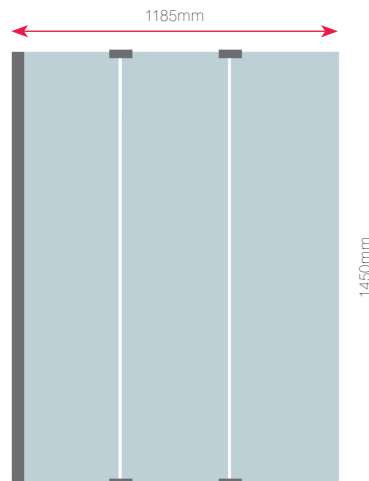

Look: This screen folds right away

Two Fold Bath Screen with Fixed Panel

1450 x 1185mm

£319.00

Please specify left or right hand when ordering
Right hand shown