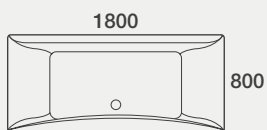

Freefuerte
£799.00

Freefuerte £799.00
1740 x 630h x 875mm
No tap holes - tap holes can be drilled