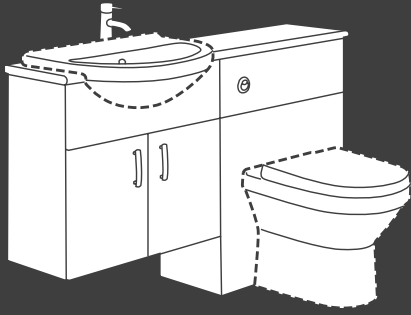

The Trio range gives you the option to wall hang the base units, giving you the popular European look. Combine with any of the base or wall units from the Dueto range on page 97.

Get the modern wall hung look

Most Popular Combination

1100mm Run inc: 600mm Basin Unit (wall hung), hanging kit & 500mm WC Unit, Handles & Worktop

£536.00

White, Sand Zebrano, Drift or Truffle Brown finish