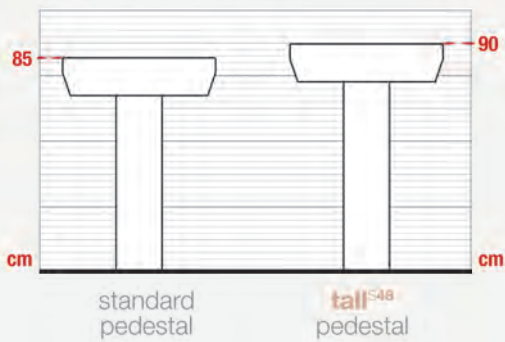

Tall Bathroom

close coupled WCs

back to wall WCs

600 basins

European height increases

Tall Back to Wall WC

360 x 480h x 520mm

Tall Back to Wall Pan & Seat
Soft Close Seat Upgrade

£252.00
£26.00

Tall Close Coupled WC

- One Piece Cistern

360 x 910h x 650mm 6/3 litre dual flush

Close Coupled WC Pan,
Cistern & Seat £462.00
Soft Close Seat Upgrade £26.00

Closed back shown - Ask in store
for details.