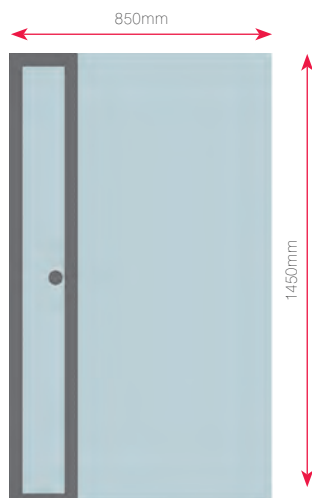

Look: Access
Panel to turn
water on

**Hinged Bath Screen
with Access Panel**
1450 x 850mm £339.00