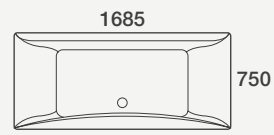

Nouveau
£1,299.00

Nouveau £1,299.00

1780 x 600h x 810mm
No tap holes - two tap hole
template provided

Including sprung plug waste

Quattro
£1,399.00

Quattro £1,399.00

1830 x 600h x 820mm
No tap holes - two tap
hole template provided

Apollo
£1,299.00

Apollo £1,299.00

1685 x 615h x 750mm
No tap holes - two tap
hole template provided