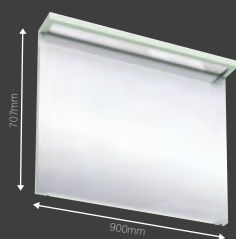

## Illuminated Mirror

<b>60cm</b>	
White	£259.00
Black	£259.00
Ocean	£259.00
Reef	£259.00

<b>90cm</b>	
White	£349.00
Black	£349.00
Ocean	£349.00
Reef	£349.00

<b>120cm</b>	
White	£399.00
Black	£399.00
Ocean	£399.00
Reef	£399.00